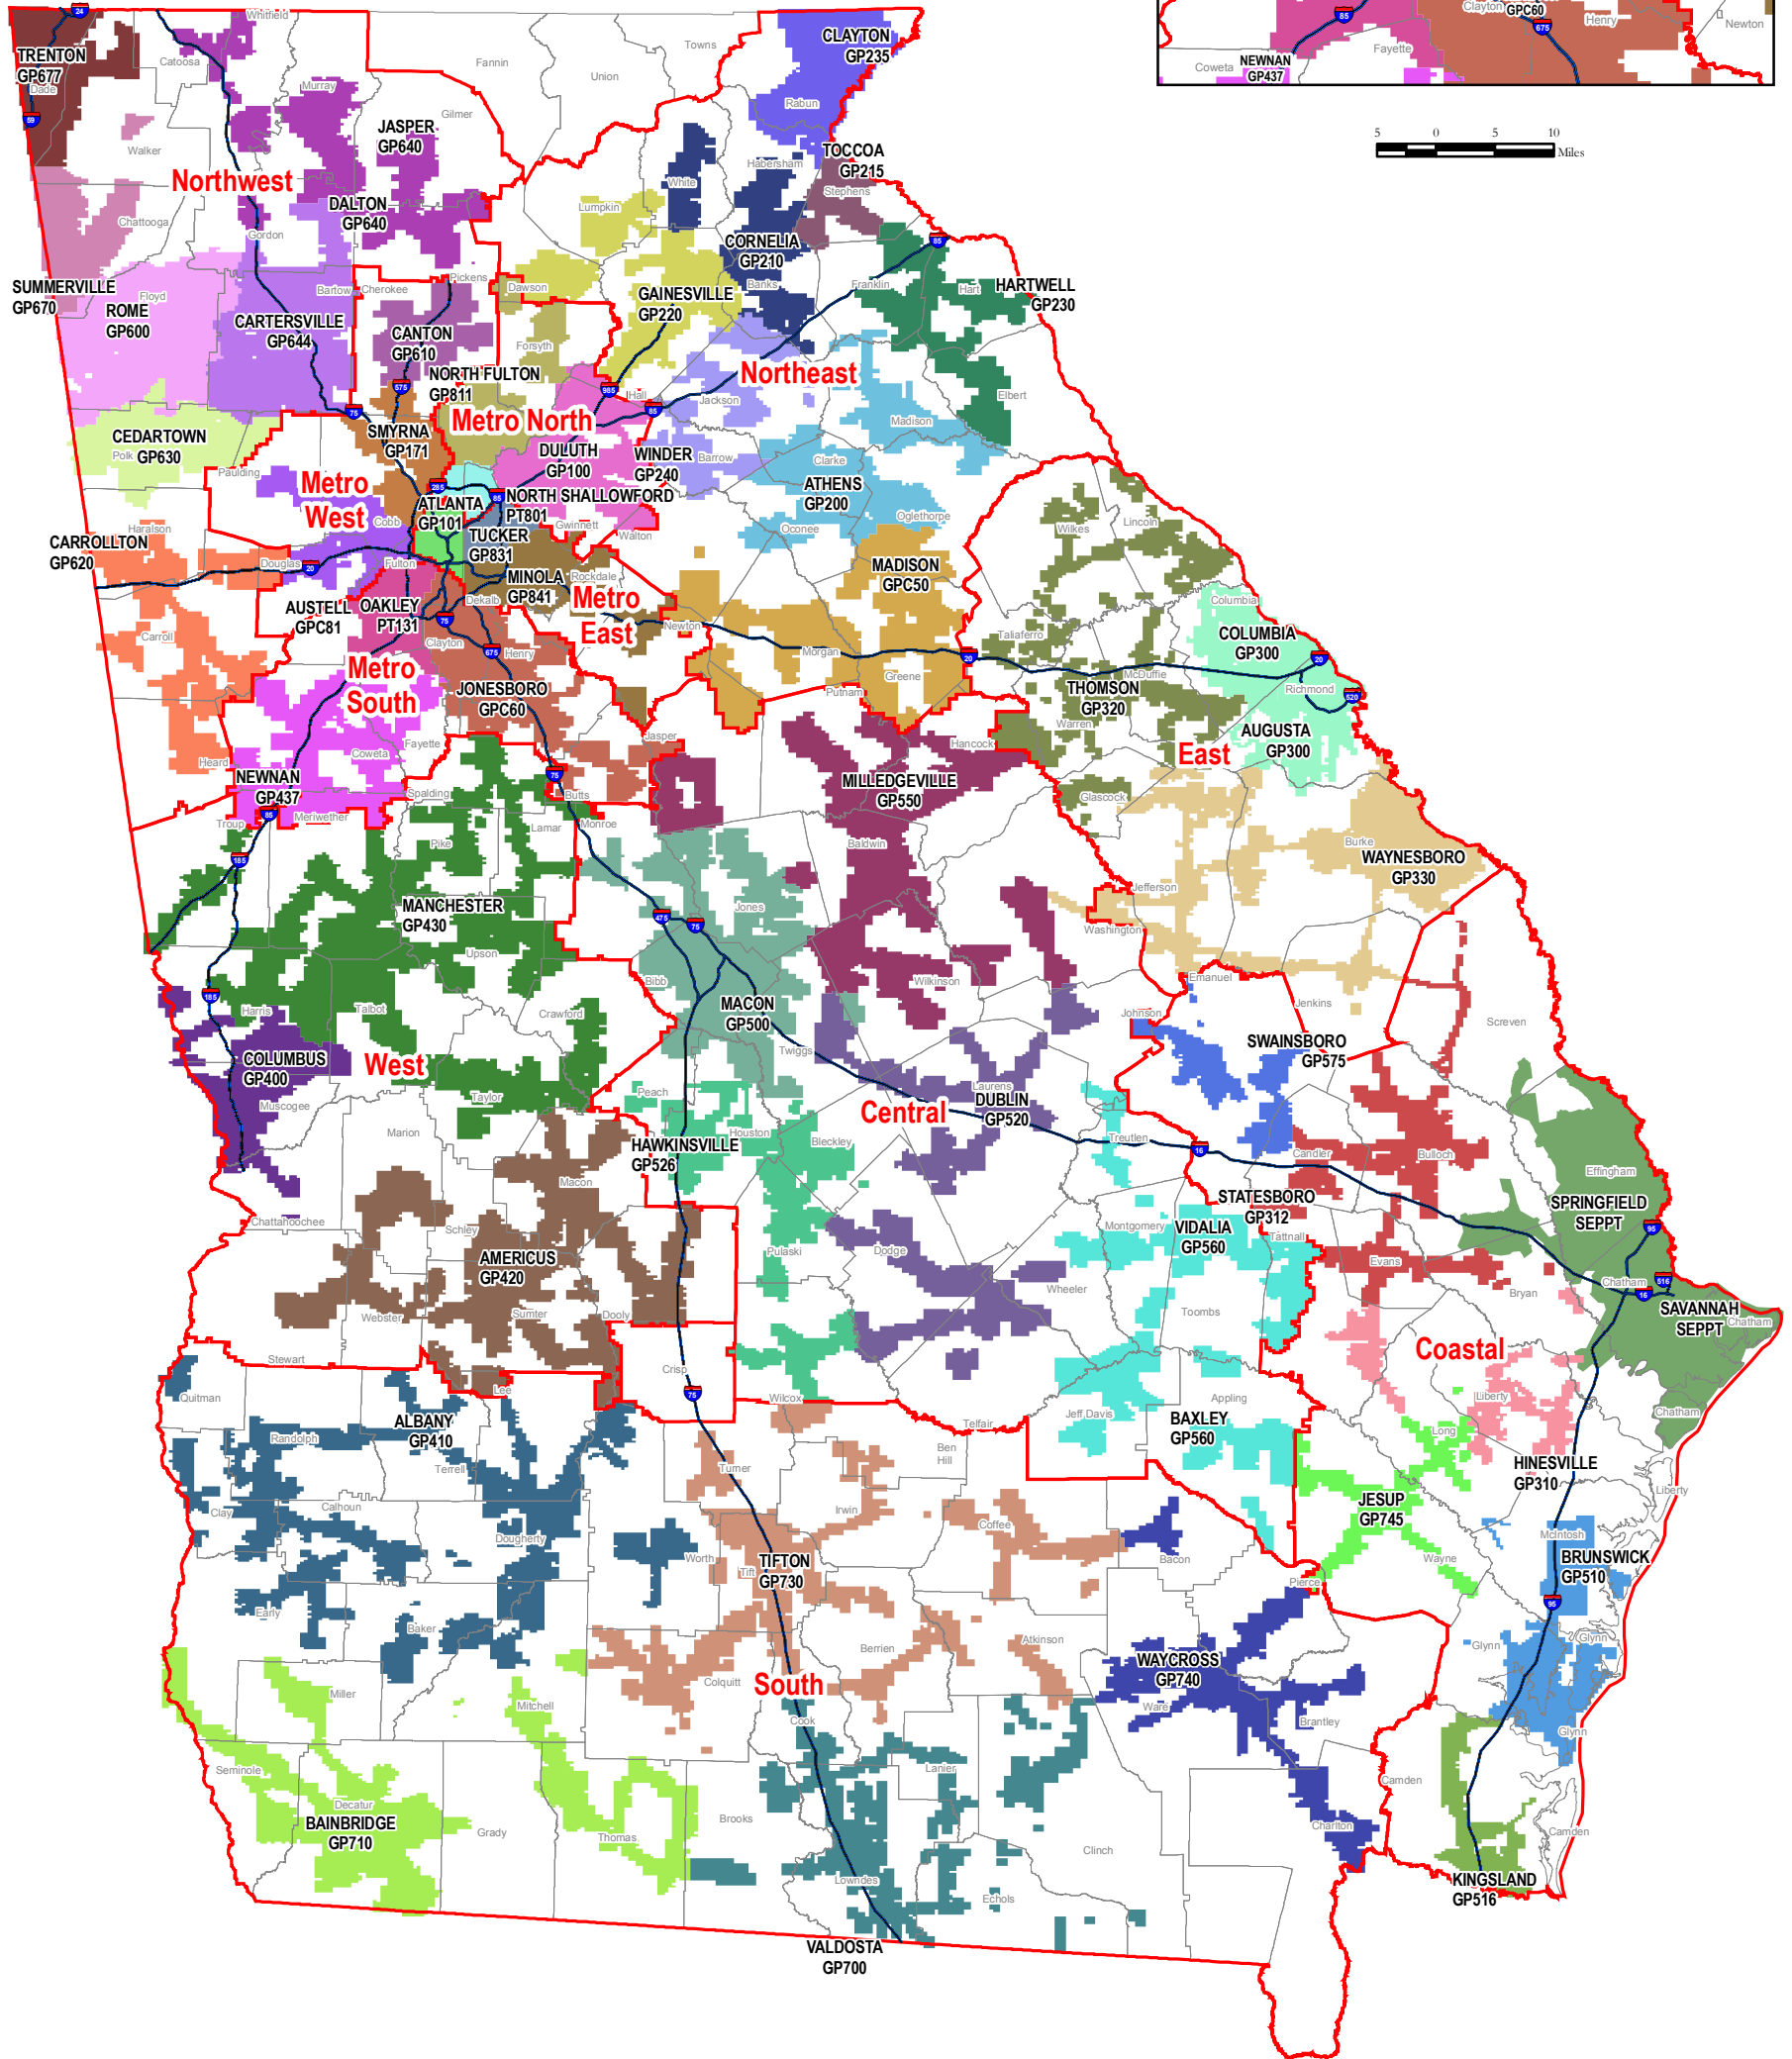

NJUNS Member Codes

Metro Atlanta