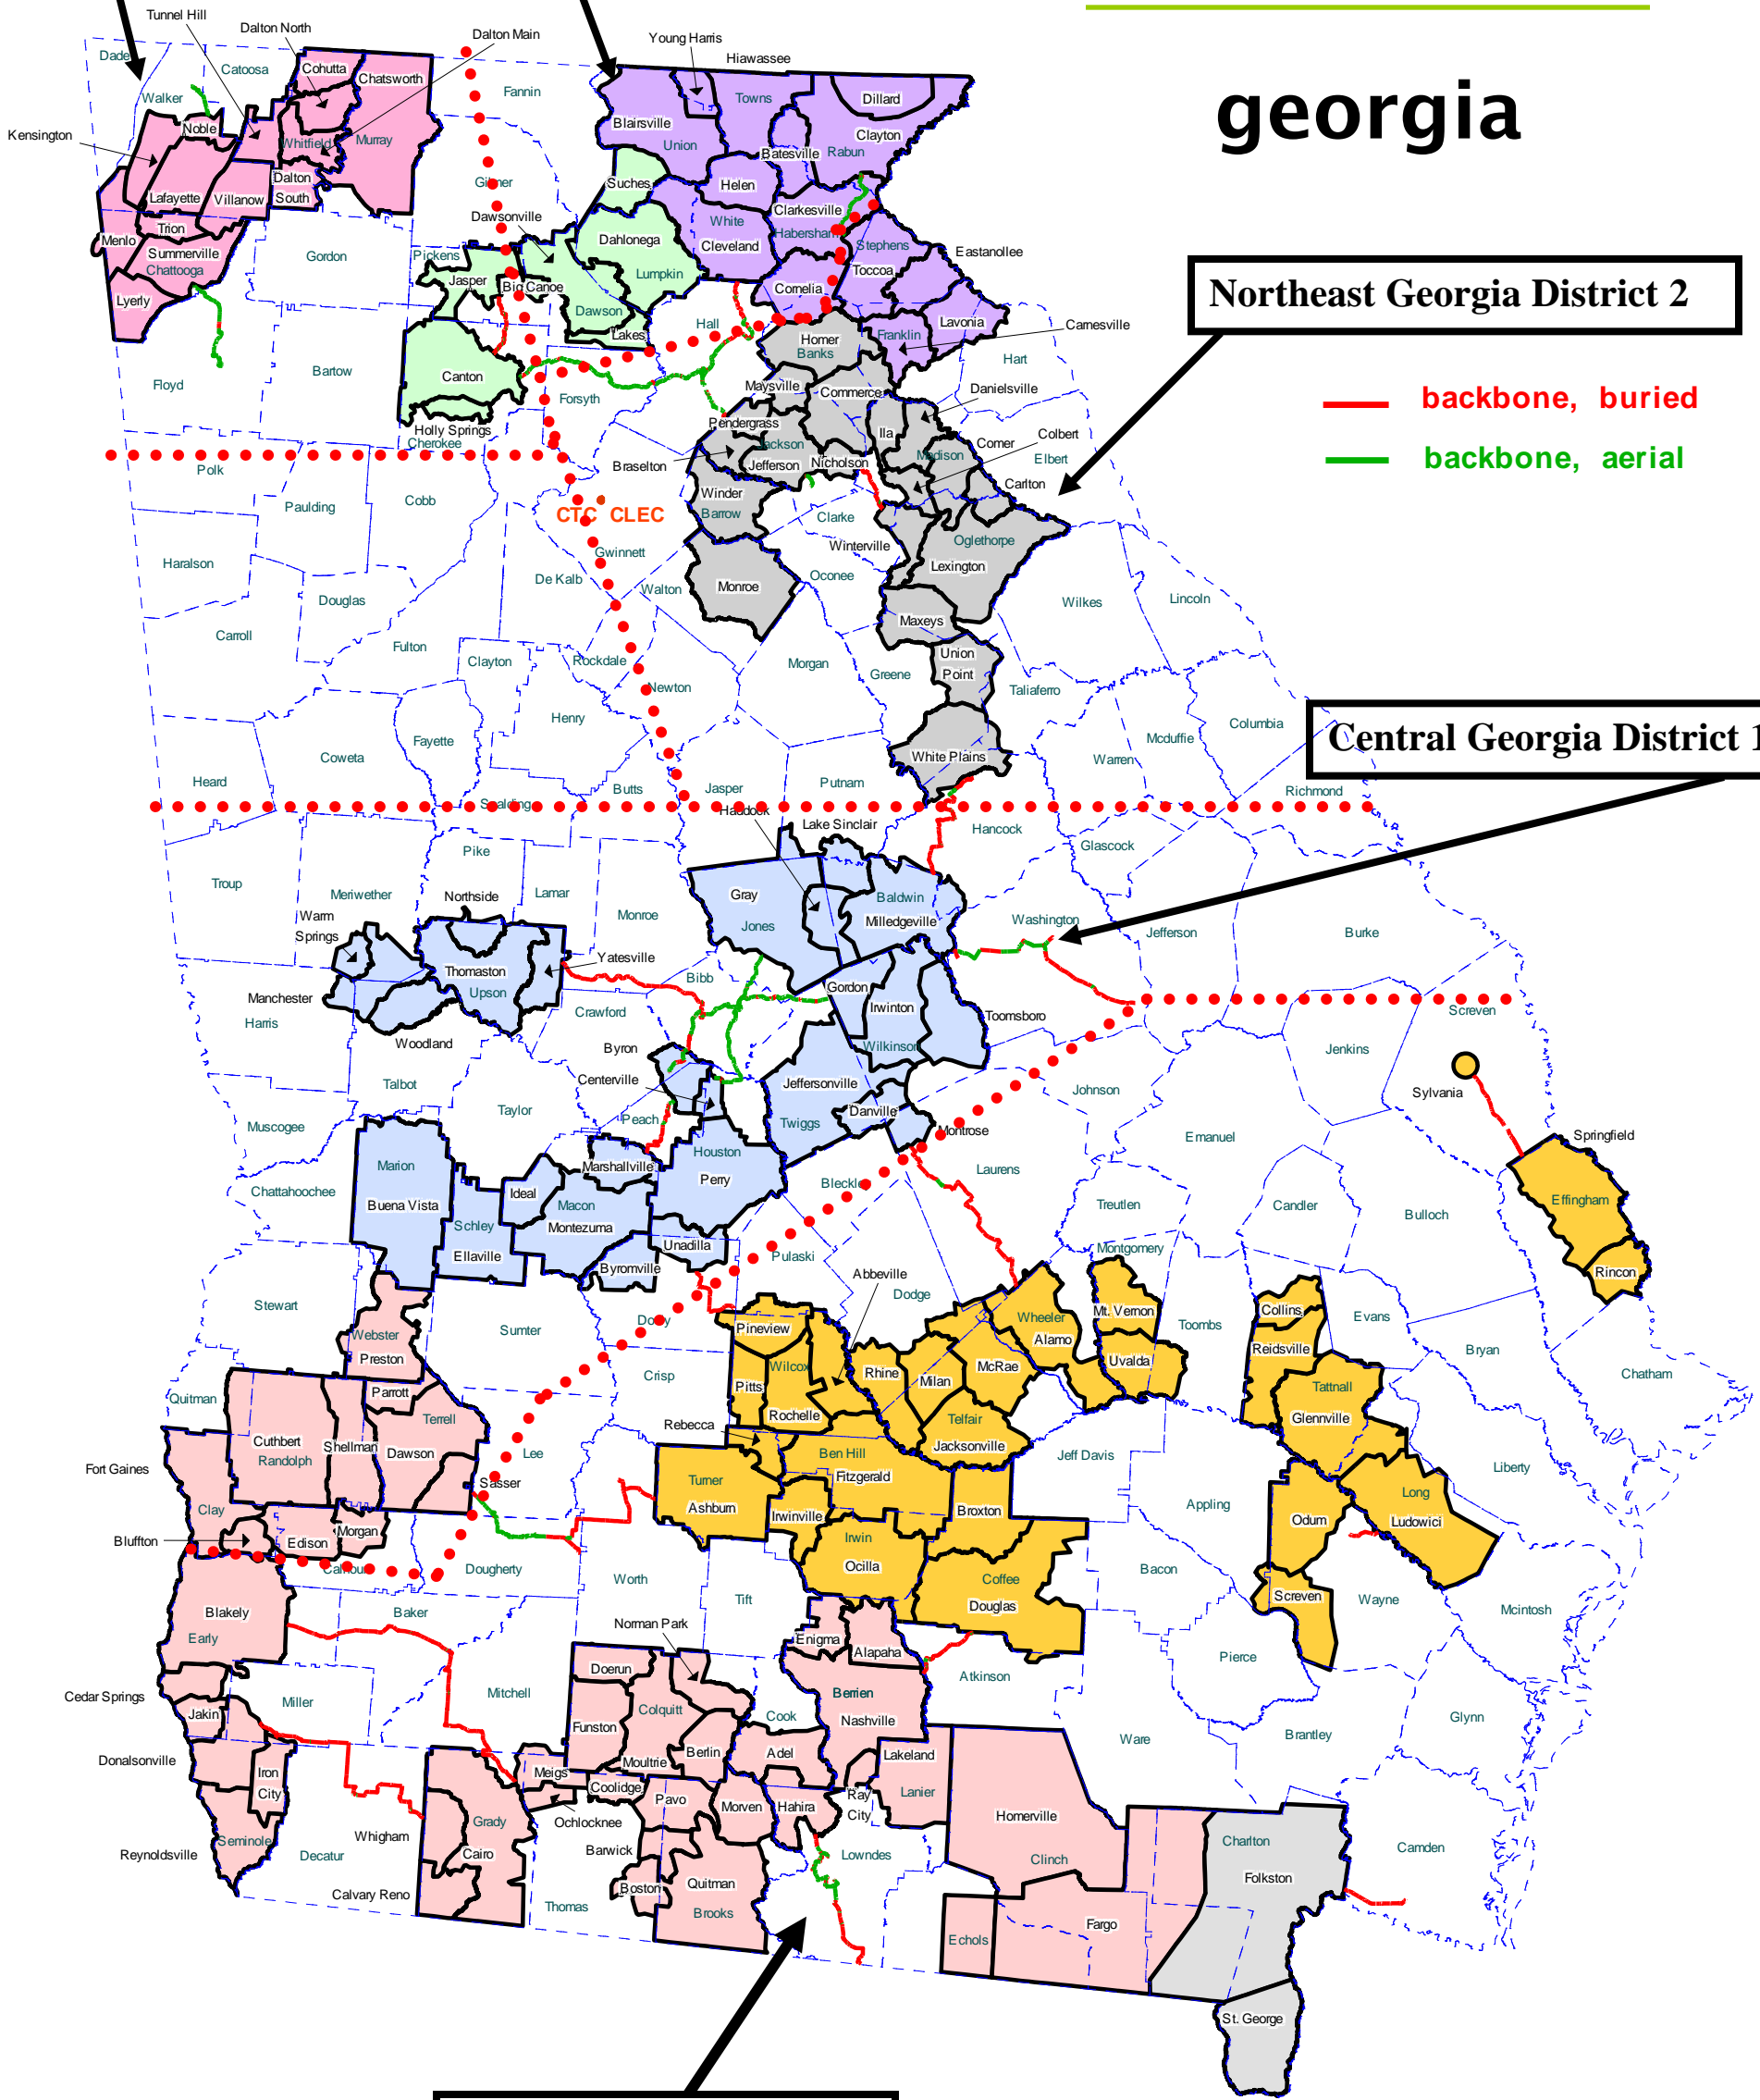

windstream™
communications

Northwest Georgia District 3

STC Area – District 5

georgia

Northeast Georgia District 2

— backbone, buried
— backbone, aerial

Central Georgia District 1

South Georgia District 4

GEORGIA CONSTRUCTION DISTRICTS EXCHANGE LIST

Central GA - District 1

County	Exchange	County	Exchange
Baldwin	Lake Sinclair	Peach	Byron
Baldwin	Milledgeville	Randolph	Cuthbert
Calhoun	Edison	Randolph	Shellman
Calhoun	Morgan	Schley	Ellaville
Clay	Bluffton	Talbot	Manchester
Clay	Fort Gaines	Talbot	Woodland
Dooly	Byromville	Terrell	Dawson
Dooly	Unadilla	Terrell	Parrott
Houston	Centerville	Terrell	Sasser
Houston	Perry	Twiggs	Danville
Jones	Gray	Twiggs	Jeffersonville
Jones	Haddock	Upton	Northside
Laurens	Montrose	Upton	Thomaston
Macon	Ideal	Upton	Yatesville
Macon	Marshallville	Webster	Preston
Macon	Montezuma	Wilkinson	Gordon
Marion	Buena Vista	Wilkinson	Irwinton
Meriwether	Warm Springs	Wilkinson	Toombsboro

Northeast GA - District 2

County	Exchange
Banks	Homer
Barrow	Winder
Clarke	Winterville
Franklin	Carnesville
Franklin	Lavonia
Greene	Union Point
Greene	White Plains
Hart	Lavonia
Jackson	Braselton
Jackson	Commerce
Jackson	Jefferson
Jackson	Maysville
Jackson	Nicholson
Jackson	Pendergrass
Madison	Carlton
Madison	Colbert
Madison	Comer
Madison	Ila
Oglethorpe	Lexington
Oglethorpe	Maxeys
Stephens	Eastanollee
Stephens	Habersham
Stephens	Toccoa
Taliaferro	Union Point
Walton	Monroe

GEORGIA CONSTRUCTION DISTRICTS EXCHANGE LIST**STC Area - District 5**

County	Exchange
Dawson	Big Canoe
Dawson	Dawsonville
Dawson	Lakes
Habersham	Batesville
Habersham	Clarkesville
Habersham	Cornelia
Lumpkin	Dahlonega
Rabun	Clayton
Rabun	Dillard
Towns	Hiawassee
Towns	Young Harris
Union	Blairsville
Union	Suches
White	Cleveland
White	Helen